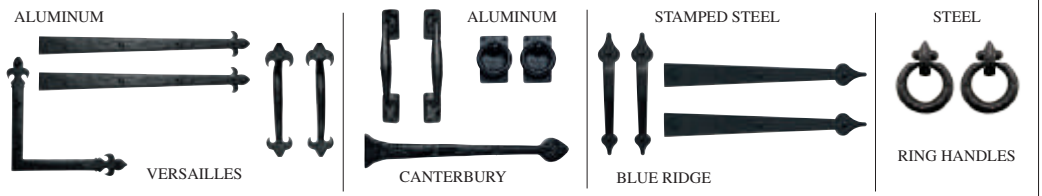

*Paint finish warranty applies to sections only, not trim design.

SUBURB

COLORS

Delden steel doors arrive pre-painted; for custom colors, exterior latex paint must be used. Ask your Delden dealer for instructions on painting.

*Available only in DC 138 Plus

MARTZ II

DECORATIVE HARDWARE

COLBERN II

Drawings reflect single car doors.

Some graphics and details provided courtesy of Amarr Garage Doors and used by permission.

Proudly Distributed By: