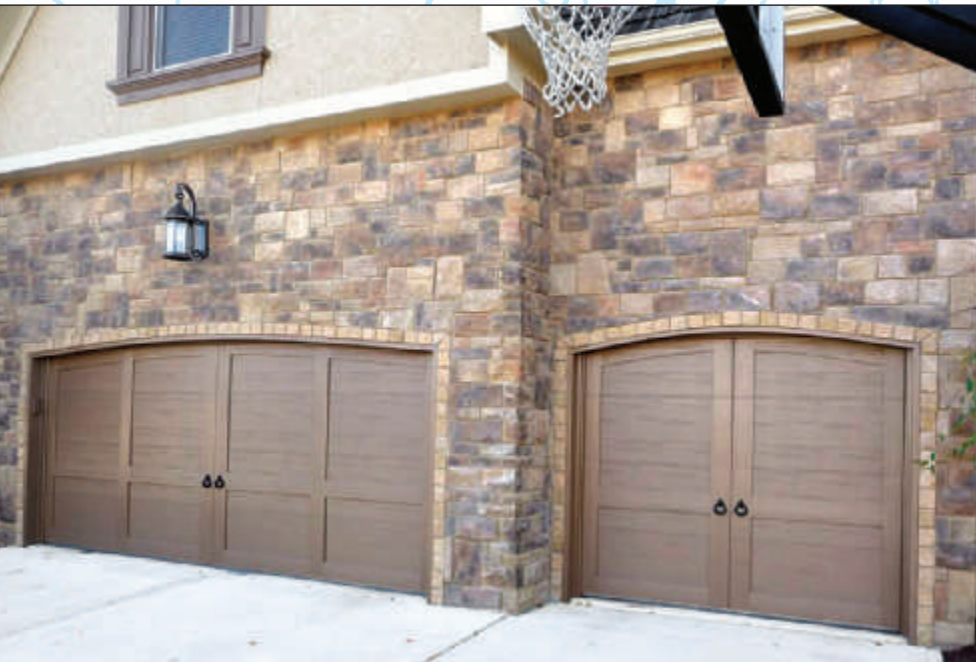

Your Home Your Design

NELSON II

MARTZ II

COLBERN II

T.O. PLATE

It's the perfect reflection of your style.
With custom trim designs, Delden can provide a style that compliments your home in a way that enhances every unique feature. With a steel insulated low maintenance decorative look, you will be the talk of the neighborhood. Choose from our selection of decorative hardware and add the final touch to your masterpiece. We can construct any custom design imaginable, as long as the finished product can move in a vertical plane.

"Experience the Quality"

Steel Trim Collection

NELSON I

SUBURB

NELSON I

TRIM DESIGN OPTIONS:

- Low Maintenance Polyurethane
- Smart Trim
- Cedar

All trim design applications must be finish painted within 30 days of door installation to activate warranty.