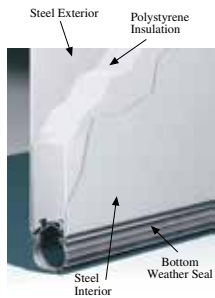

Series 3000
Triple-Layer: Steel + Insulation + Steel
For the toughest, energy-efficient steel door, the Vintage Plus 3000 triple-layer door includes the ultimate in thermal properties, plus a layer of steel for a finished interior look and added durability.

- Heavy-Duty Exterior and Interior Steel
- Durable, Reliable, Low Maintenance
- Environmentally Safe Polystyrene Thermal Insulation
- Superior Energy Efficiency
- Extra Quiet Operation