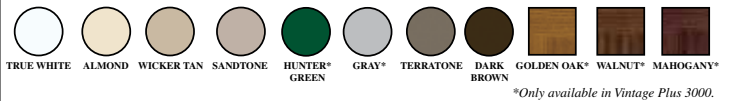

COLORS Delden steel doors arrive pre-painted; for custom colors, exterior latex paint must be used. Ask your Delden dealer for instructions on painting.

*Only available in Vintage Plus 3000.

KANSAS CITY, MO
www.DeldenMfg.com

Your Local Delden Dealer: