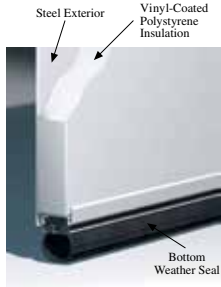

Series 2000
Double-Layer: Steel + Insulation
The Vintage Plus 2000 double-layer door provides durable, low maintenance features, plus a layer of vinyl-coated insulation for increased thermal properties and quieter operation.

- Heavy-Duty Exterior Steel
- Durable, Reliable, Low Maintenance
- Environmentally Safe Polystyrene Thermal Insulation with Vinyl Backing
- Energy Efficient
- Quiet Operation