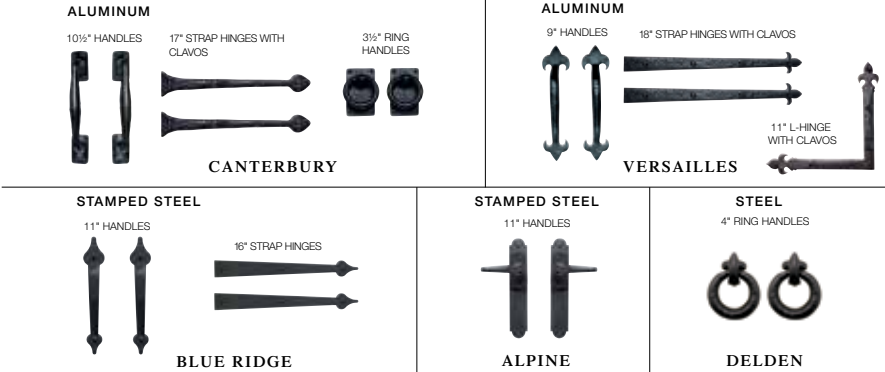

¹ Insulation has passed self-ignition, flamespread and smoke developed index fire testing.
² Calculated door section R-value is in accordance with DASMA TDS-163.
³ It is your responsibility to make sure your garage door meets local building codes.
⁴ For complete warranty details, visit deldenmfg.com or contact your local Delden dealer.