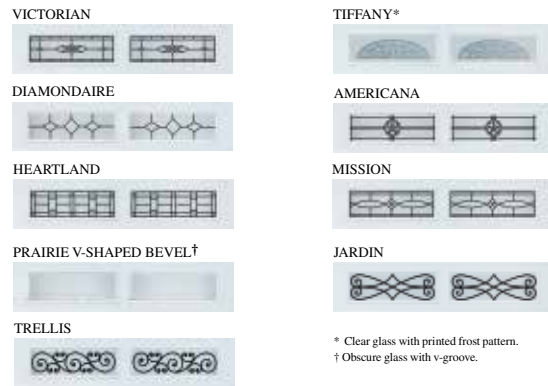

ESTATE GLASS™ Tempered obscure glass with baked-on ceramic designs.

DECORATIVE HARDWARE Aluminum hinges with clavos not recommended for arched openings.

	Vintage Plus Series 1000	Vintage Plus Series 2000	Vintage Plus Series 3000
Panel Designs	4	4	4
Insulation¹	N/A	Polystyrene	Polystyrene
R-Value / U-Factor²	N/A	6.84/0.15	6.48/0.15
Steel Thickness	25 ga	25 ga	27/27 ga
Gauge (mm)	0.53mm	0.53mm	0.42/0.42mm
Door Thickness	2" (5.1cm)	2" (5.1cm)	1 3/8" (3.4cm)
Window Glass Options			
3/32" (0.24cm) Single Strength	✓	✓	✓
Obscure	✓	✓	✓
Insulated			✓
Wind Load Available³	✓	✓	✓
Exterior Color Options			
True White	✓	✓	✓
Almond	✓	✓	✓
Sandtone	✓	✓	✓
Wicker Tan	✓	✓	✓
Hunter Green			✓
Gray			✓
Dark Brown	✓	✓	✓
Terratone	✓	✓	✓
Woodgrain	Price upcharge applies.		
Golden Oak			✓
Walnut			✓
Mahogany			✓
Warranty			
Paint Finish⁴	15 Year	15 Year	Lifetime
On Door Hardware⁴	1 Year	1 Year	3 Year