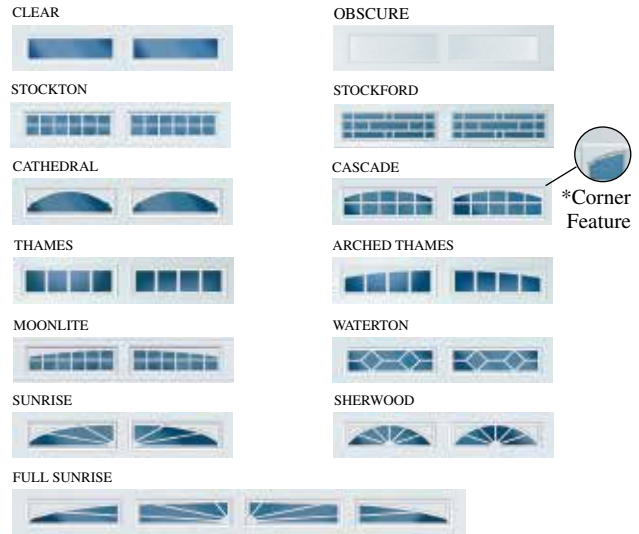

Vintage Plus Collection

CONSTRUCTION DELDEN DESIGN TRIM INSERTS

Series 1000
Single-Layer: Steel
Get value and durability with a Vintage Plus 1000 single-layer steel door. These heavy-duty steel doors are durable, reliable, and low maintenance.

- Heavy-Duty Exterior Steel
- Durable, Reliable, Low Maintenance

Series 2000
Double-Layer: Steel + Insulation
The Vintage Plus 2000 double-layer door provides durable, low maintenance features, plus a layer of vinyl-coated insulation for increased thermal properties and quieter operation.

- Heavy-Duty Exterior Steel
- Durable, Reliable, Low Maintenance
- Environmentally Safe Polystyrene Thermal Insulation with Vinyl Backing
- Energy Efficient
- Quiet Operation

Series 3000
Triple-Layer: Steel + Insulation + Steel
For the toughest, energy-efficient steel door, the Vintage Plus 3000 triple-layer door includes the ultimate in thermal properties, plus a layer of steel for a finished interior look and added durability.

- Heavy-Duty Exterior and Interior Steel
- Durable, Reliable, Low Maintenance
- Environmentally Safe Polystyrene Thermal Insulation
- Superior Energy Efficiency
- Extra Quiet Operation

ESTATE GLASS™ Tempered obscure glass with baked-on ceramic designs.

DECORATIVE HARDWARE Aluminum hinges with clavos not recommended for arched openings.